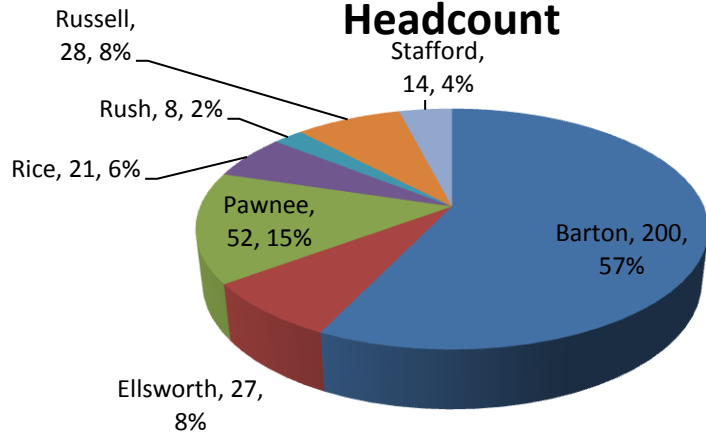

Fall 2010 - BartOnline (10-5-2010)

County	Unduplicated Headcount	Credit Hours	Percent Headcount
BartOnline Total	1922	12501	
Barton	200	1246	10.4%
Ellsworth	27	181	1.4%
Pawnee	52	326	2.7%
Rice	21	120	1.1%
Rush	8	41	0.4%
Russell	28	176	1.5%
Stafford	14	89	0.7%
Service Area Total	350	2179	18.2%

Fall 2010 BOL Unduplicate Headcount